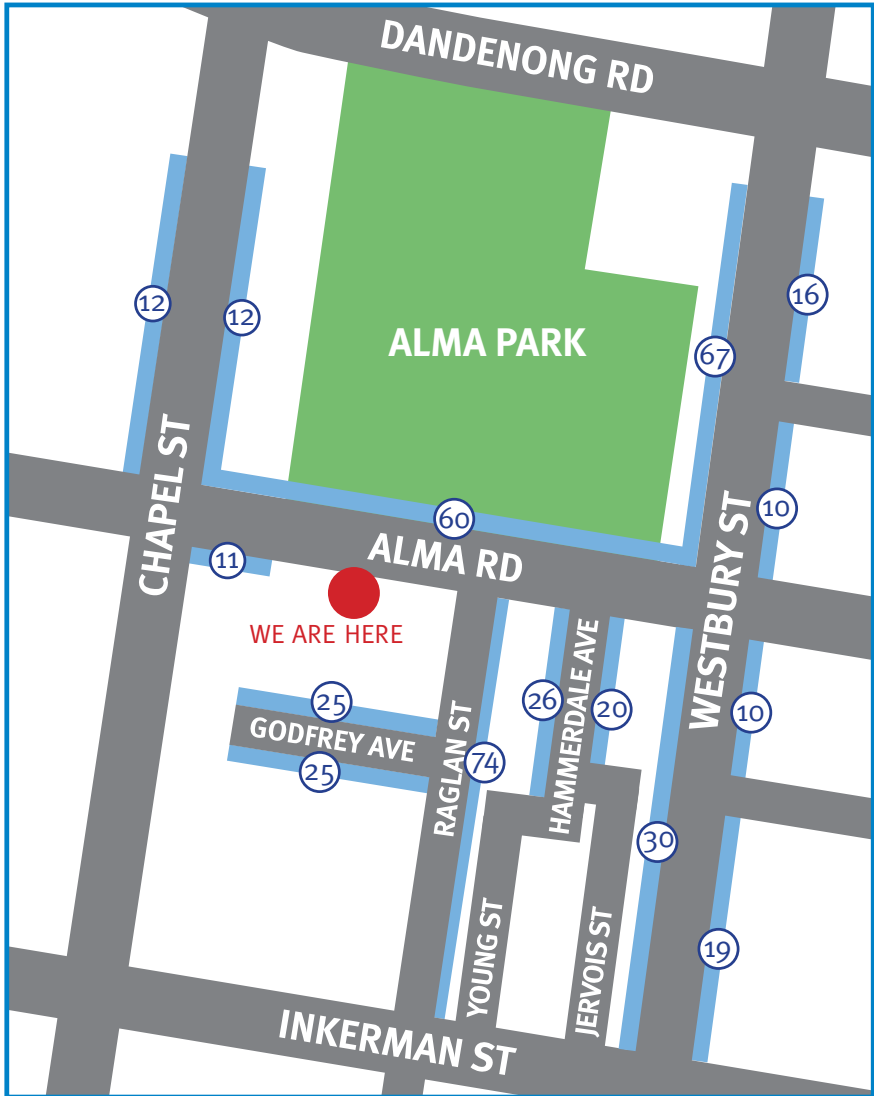

Parking options near Kingswim St Kilda East

We know it might be tricky to find a park at times. This map has been designed to share the locations of over 400 carparks in easy walking distance to the centre.

(X) Indicates number of parking spaces available